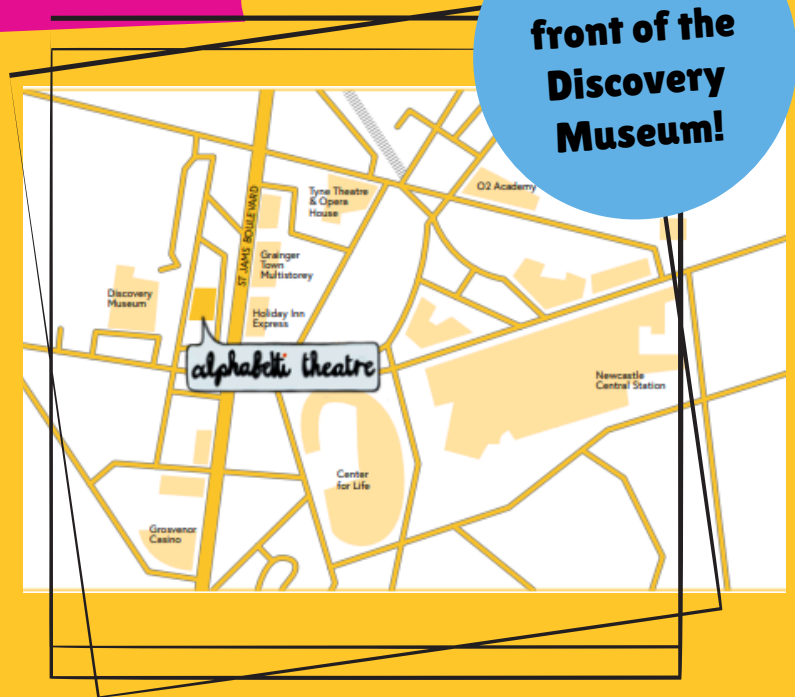

Our Party Bar Hire Deal

- £200 refundable deposit to hold the date.
- £500 minimum spend at the bar. (if you don't hit this you would top up the difference)

D'addario Stage

Located in our Bar space, the D'addario Stage is a perfect small stage for music, presentations, poetry and more!

Located on St James Boulevard, we are a short walk from both St James Park and Central Station, providing great links for Metros and Buses.

Find us in front of the Discovery Museum!

Queries about access?